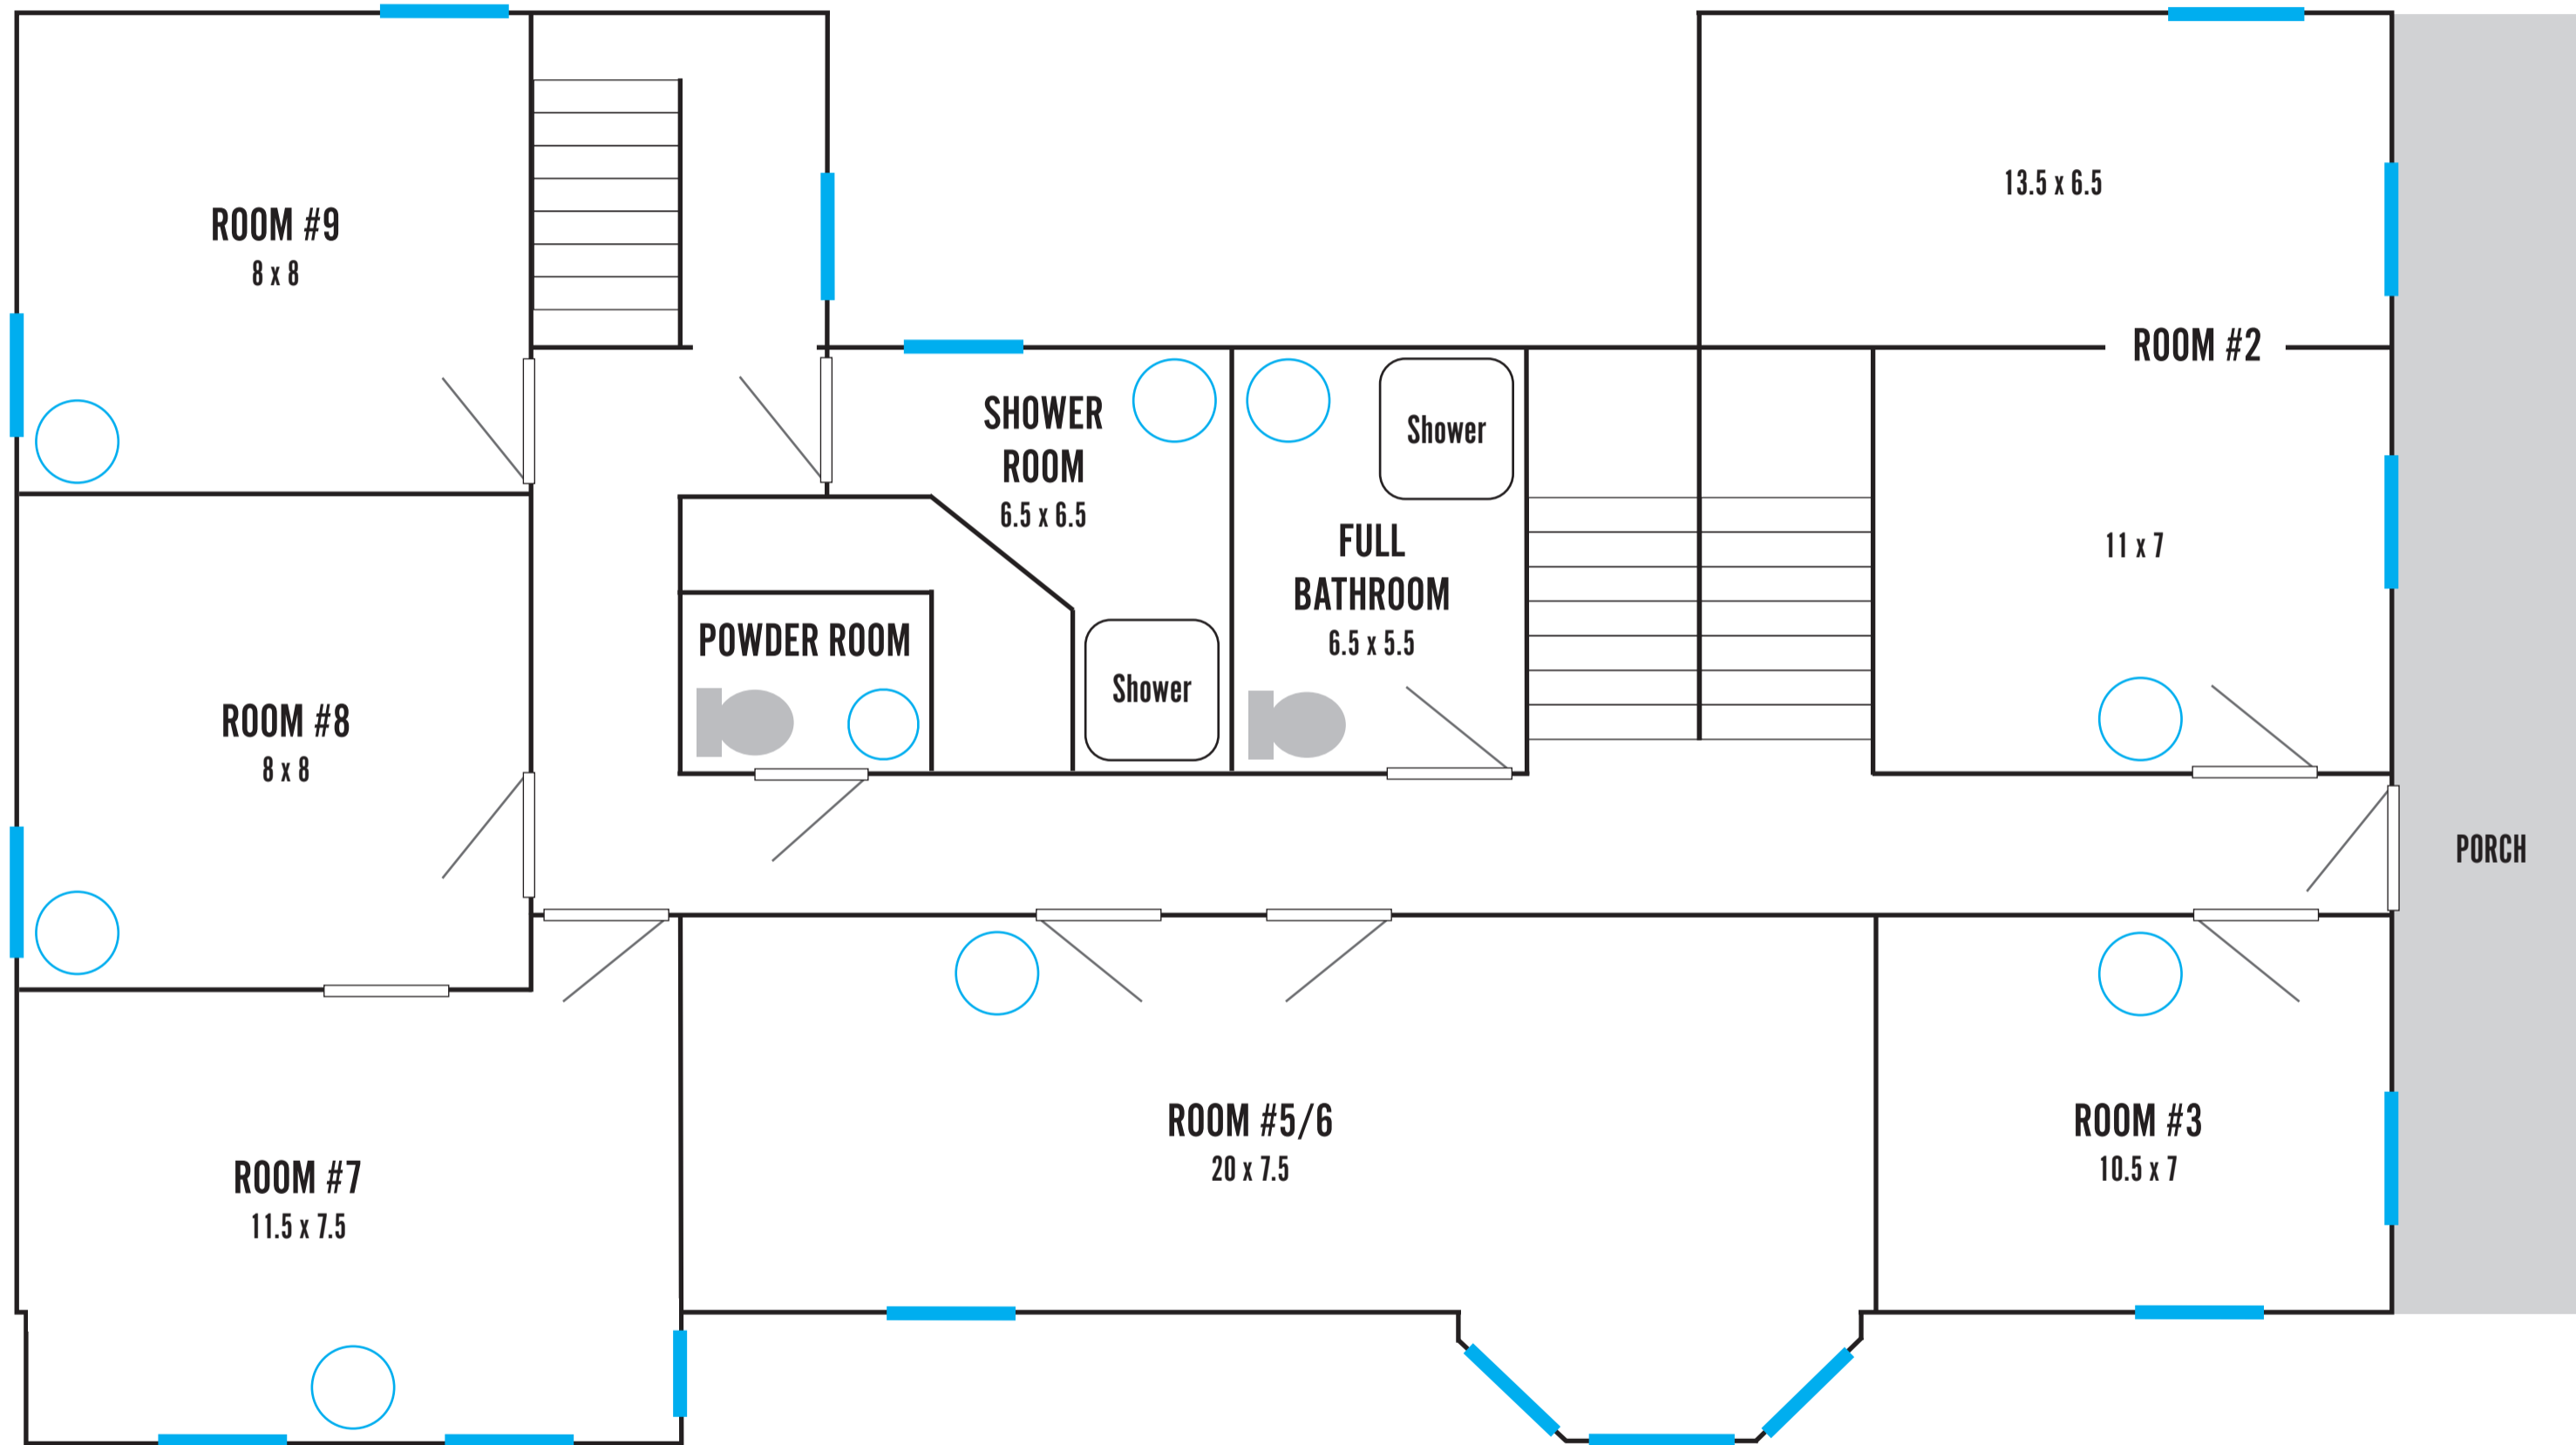

FIRST FLOOR

McCLINTOCK ST
2 BLOCKS TO THE OCEAN ↗

Owner's Apartment Public Space Windows Sinks

24 CENTRAL AVE

SECOND FLOOR

McCLINTOCK ST 2 BLOCKS TO THE OCEAN

24 CENTRAL AVE

- Owner's Apartment
- Public Space
- Windows
- Sinks

THIRD FLOOR

McCLINTOCK ST 2 BLOCKS TO THE OCEAN ↗

Owner's Apartment Public Space Windows Sinks

24 CENTRAL AVE