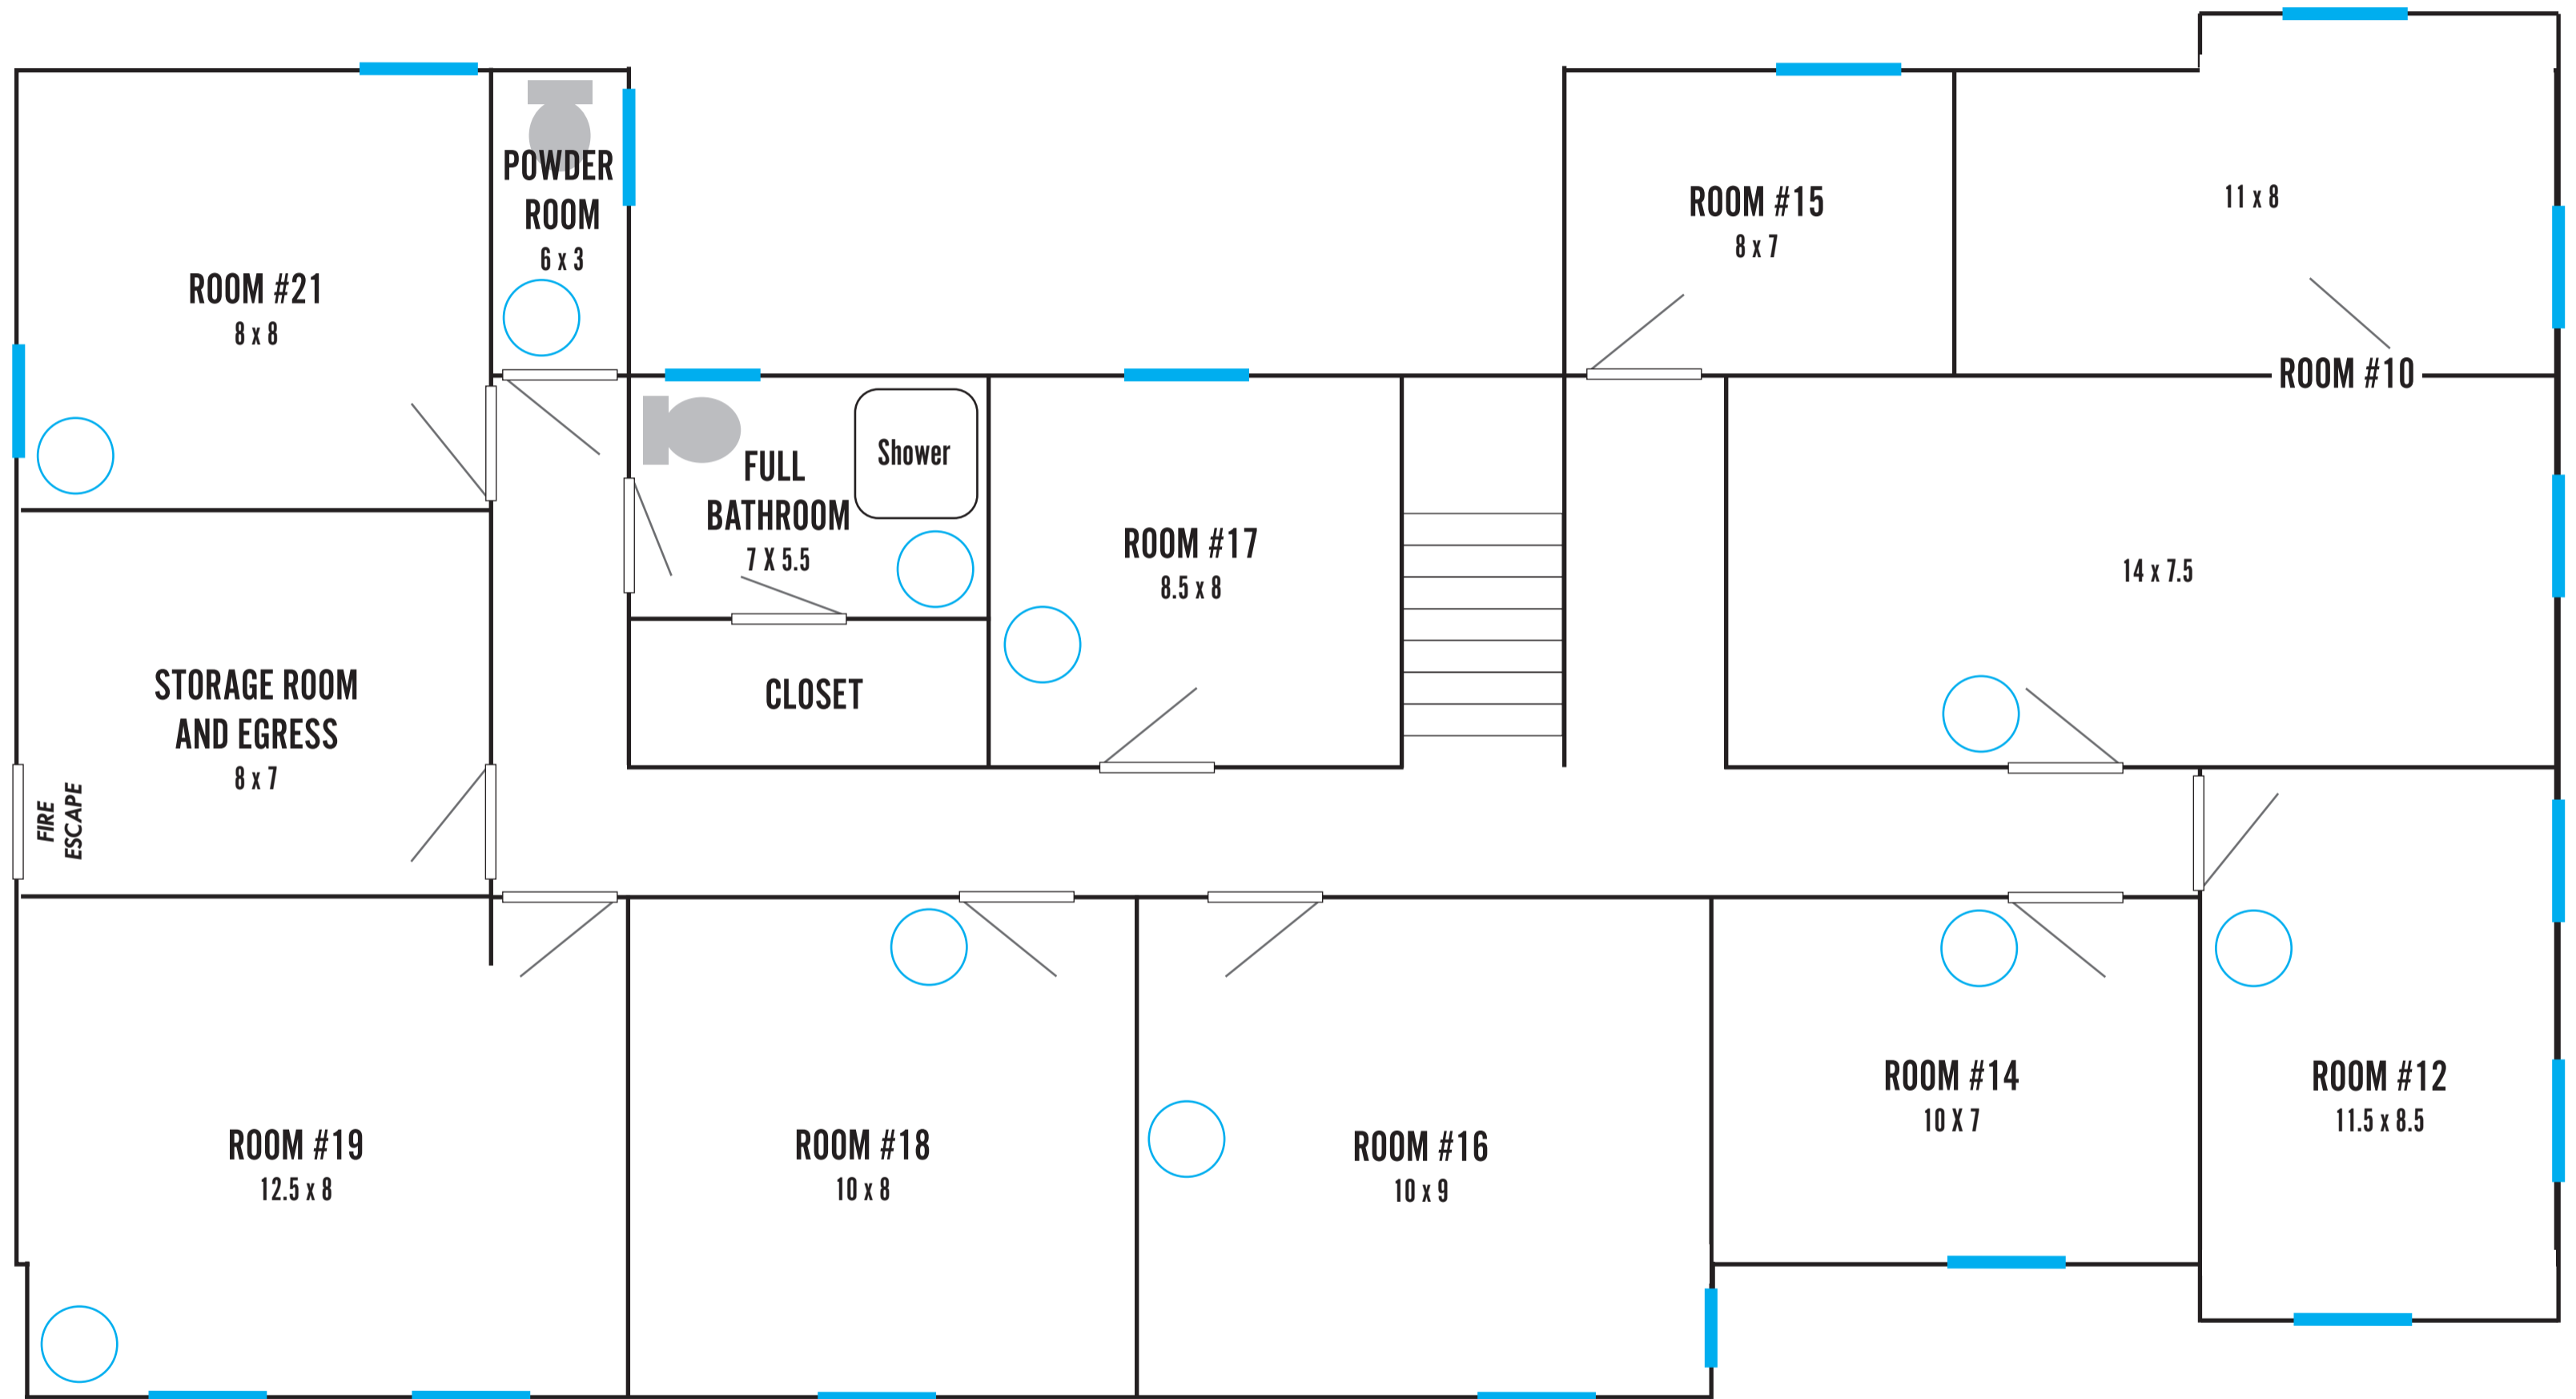

FIRST FLOOR

McCLINTOCK ST
2 BLOCKS TO THE OCEAN ↗

Owner's Apartment Public Space Windows Sinks

24 CENTRAL AVE

SECOND FLOOR

McCLINTOCK ST 2 BLOCKS TO THE OCEAN

24 CENTRAL AVE

- Owner's Apartment
- Public Space
- Windows
- Sinks

THIRD FLOOR

McCLINTOCK ST 2 BLOCKS TO THE OCEAN ↗

Owner's Apartment Public Space Windows Sinks

24 CENTRAL AVE